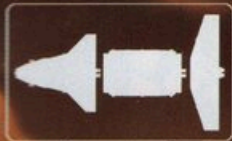

AGES 7-12

Detach solar station to create mini-explorer

F. Nothing can stop this robot...

...from finding the Martian's precious energy source - biodium! Robotic arms perform multiple tasks like gathering and transporting biodium back to the base, or blasting through tough meteors with its fire arm. Approaching a deep valley? Transform robotic legs into a flying spacecraft. Ages 7-12. 194 pieces. #7314 Recon-Mech RP $19.99

Cockpit opens.